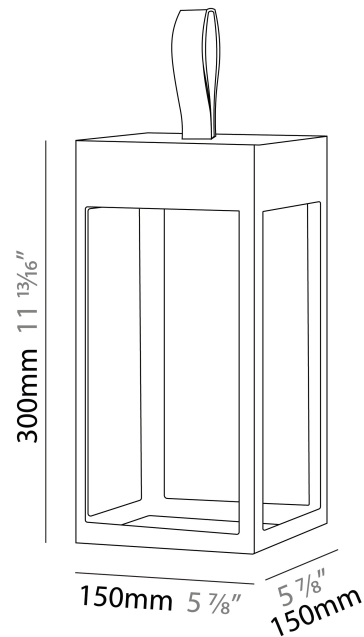

ETEREA PORTABLE

E9B224-

base number   Finish
Options

1. To build a product code in our configurator select the specify button on the base model # product page
2. To build a manual product code on this datasheet choose from the options listed below in blue font and add the suffix to the base model #

GENERAL

Series: Eterea
Brand: Platek
Division: Exterior
Mounting Type: Portable
Mounting Location: Table
Subcategory: Battery Operated

PHYSICAL

Shape: Rectangle
Length (mm): 150
Length (in): 5 ⁷/₈
Width (mm): 150
Width (in): 5 ⁷/₈
Height (mm): 300
Height (in): 11 ¹³/₁₆
Light Distribution: Direct
Weight (kg): 1.8
Weight (lbs): 4
Screws: No visible screws
Diffuser: Frosted Methacrylate
Fixture Finish: [ANT](#) / [BLK](#) / [BRZ](#) / [COR](#) / [RSB](#) / [WHI](#)
Fixture Material: Stainless Steel
Cable Details: Supplied with one Micro USB power supply cable 1.2m in length
Upon Request: Bolt Down

ELECTRICAL

Lamp Type: LED
Input Wattage (W): 4.5
Total Output Wattage (W): 4.5
Dimming: Non-Dimmable
Input Voltage (V): 120

LED

Number of LEDs: 1
Color Temperature (°K): 3000
Max. Delivered Lumen (lm): 275
Nominal Lumen (lm): 450
CRI: >90 CRI
Lamp Life (hrs): 60000

OPTICAL

Optic°: 100

RATINGS AND CERTIFICATIONS

Certified By: Certified for North American Standards
IP rating: IP65
IK Rating: IK07
Bug Rating: B0 U0 G0
Upon Request: Higher Maximum Ambient Temperature

PROJECT _____
TYPE _____
SPECIFIER _____
QUANTITY _____
DATE _____